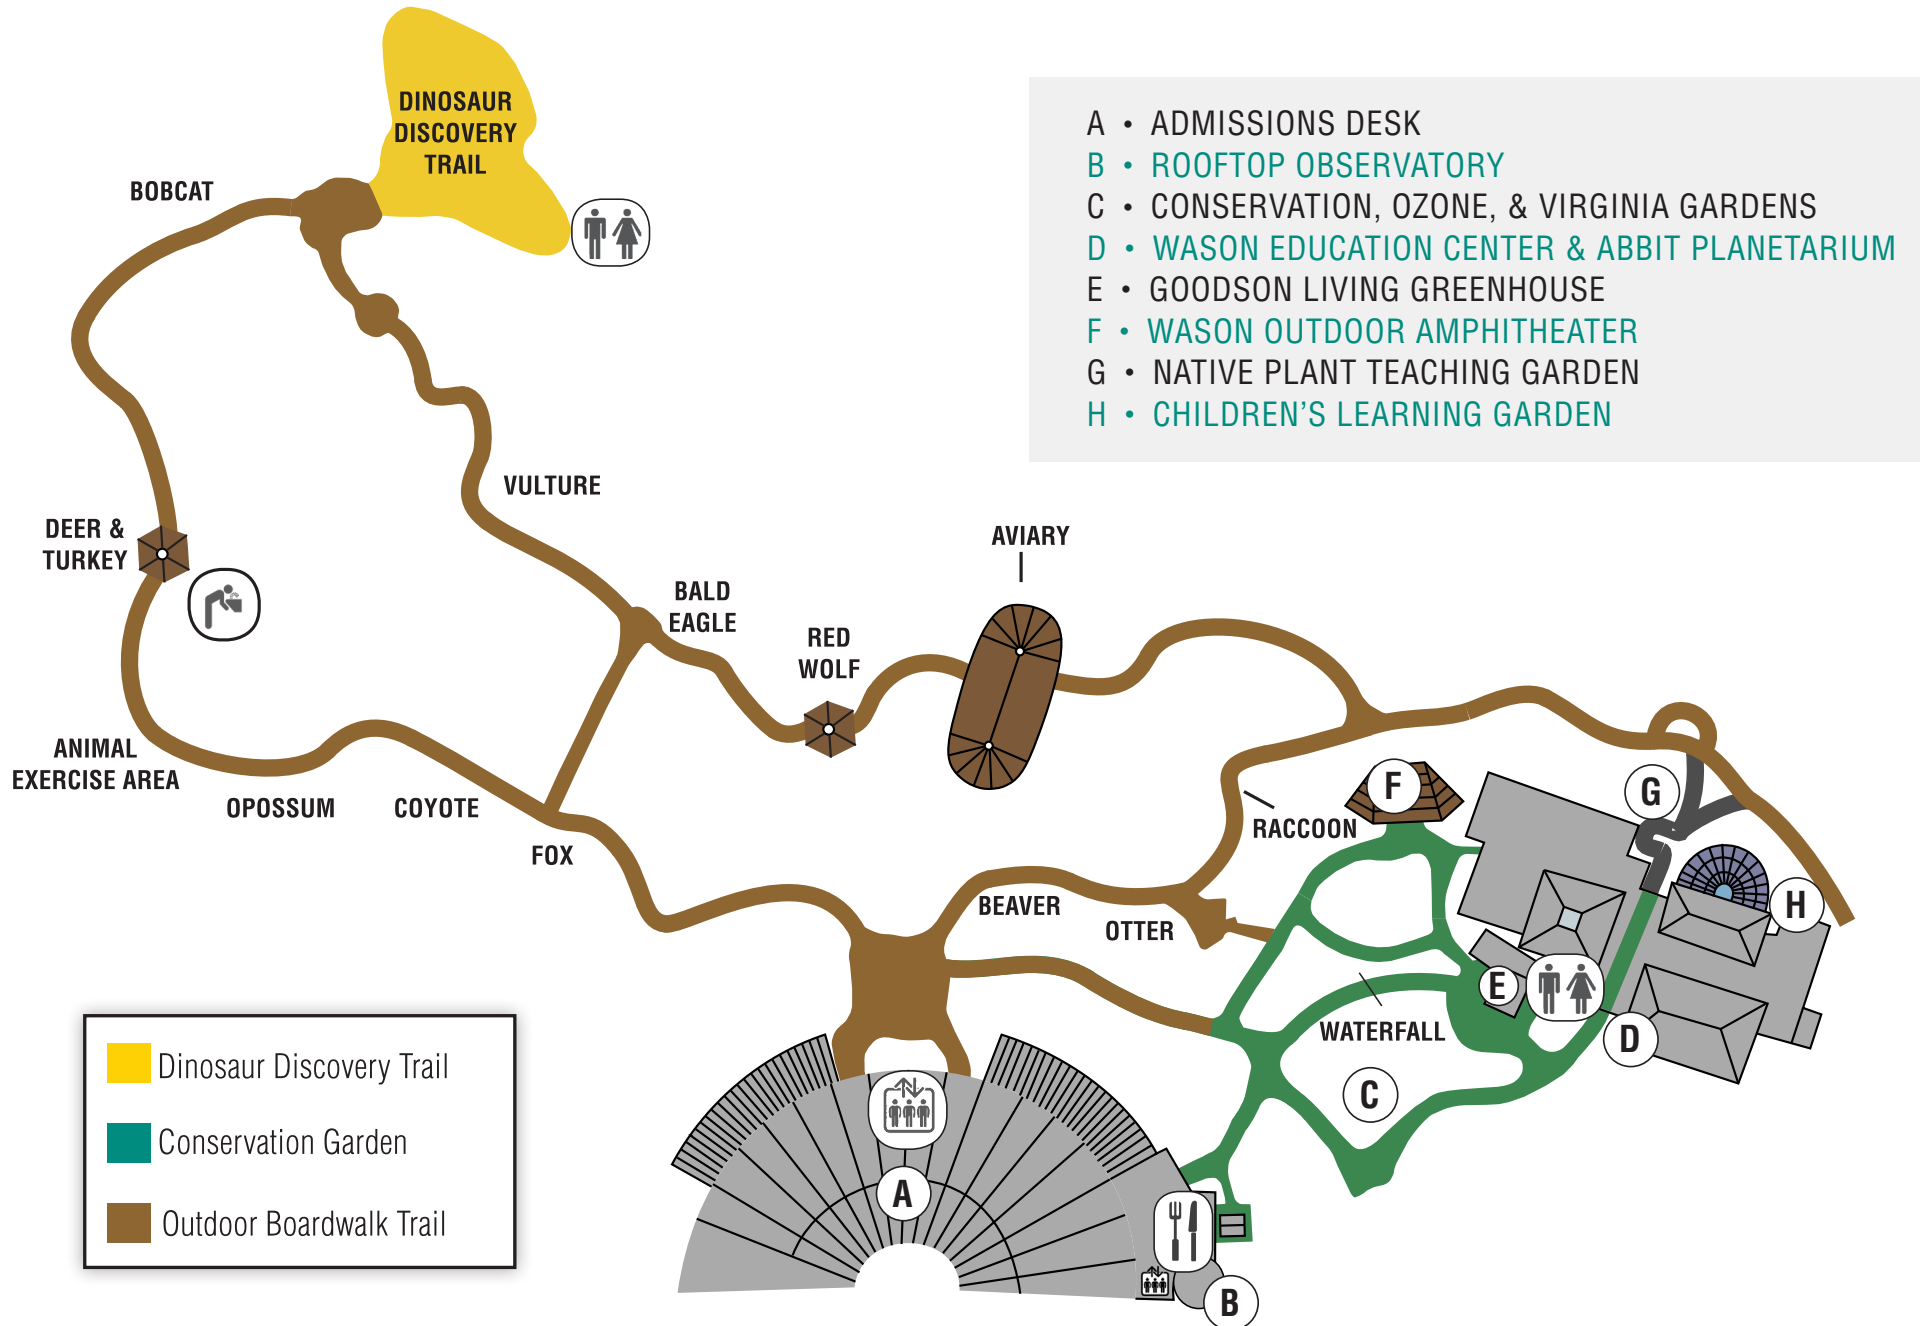

Museum Exterior Map

OPEN DAILY 9-5 (OUTDOOR AREAS OPEN UNTIL 4:30)

Welcome! We Connect People to Nature through Educational Experiences that Promote Conservation.

Museum Interior Map

OPEN DAILY 9-5 (OUTDOOR AREAS OPEN UNTIL 4:30)

Welcome! We Connect People to Nature through Educational Experiences that Promote Conservation.

Download the VLM App!