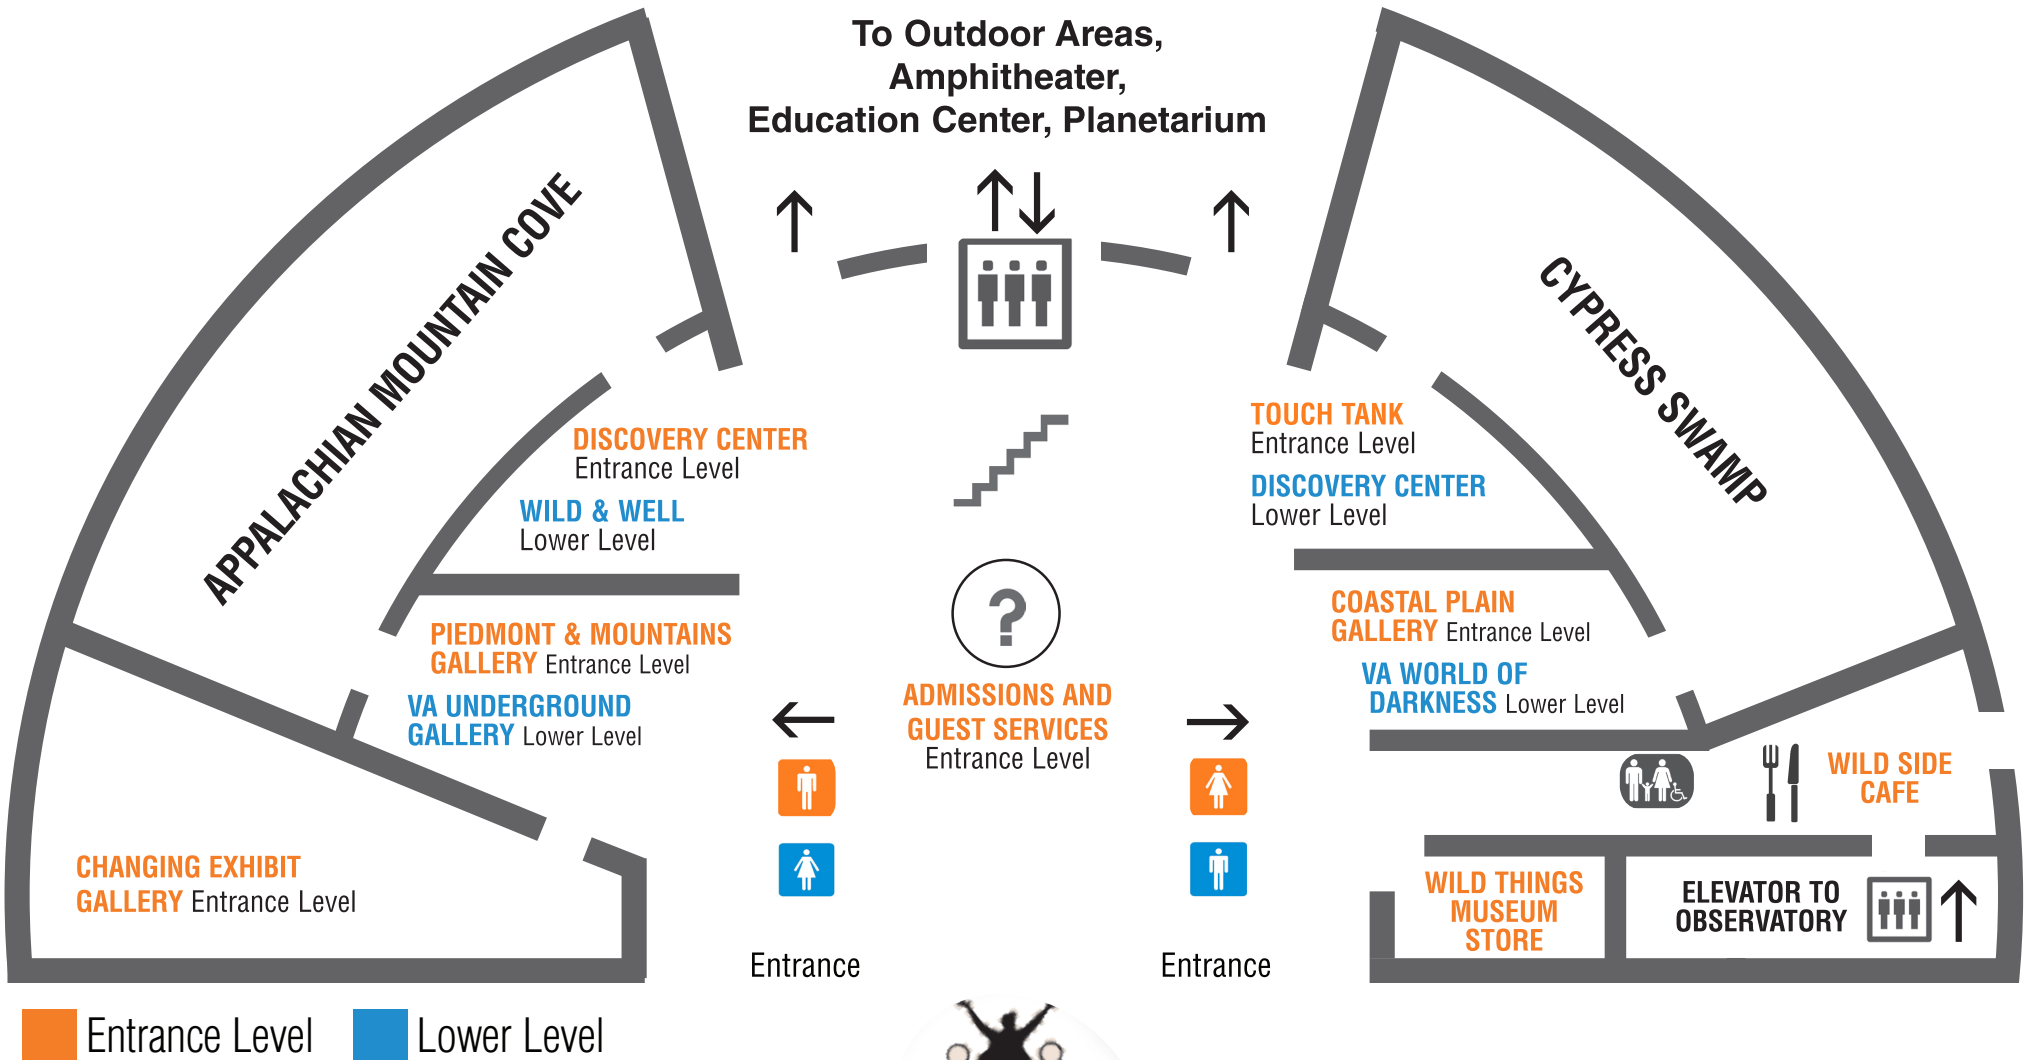

Museum Exterior Map

OPEN DAILY 9-5 (OUTDOOR AREAS OPEN UNTIL 4:30)

Welcome! We Connect People to Nature through Educational Experiences that Promote Conservation.

Museum Interior Map

OPEN DAILY 9-5 (OUTDOOR AREAS OPEN UNTIL 4:30)

Welcome! We Connect People to Nature through Educational Experiences that Promote Conservation.

Download the VLM App!