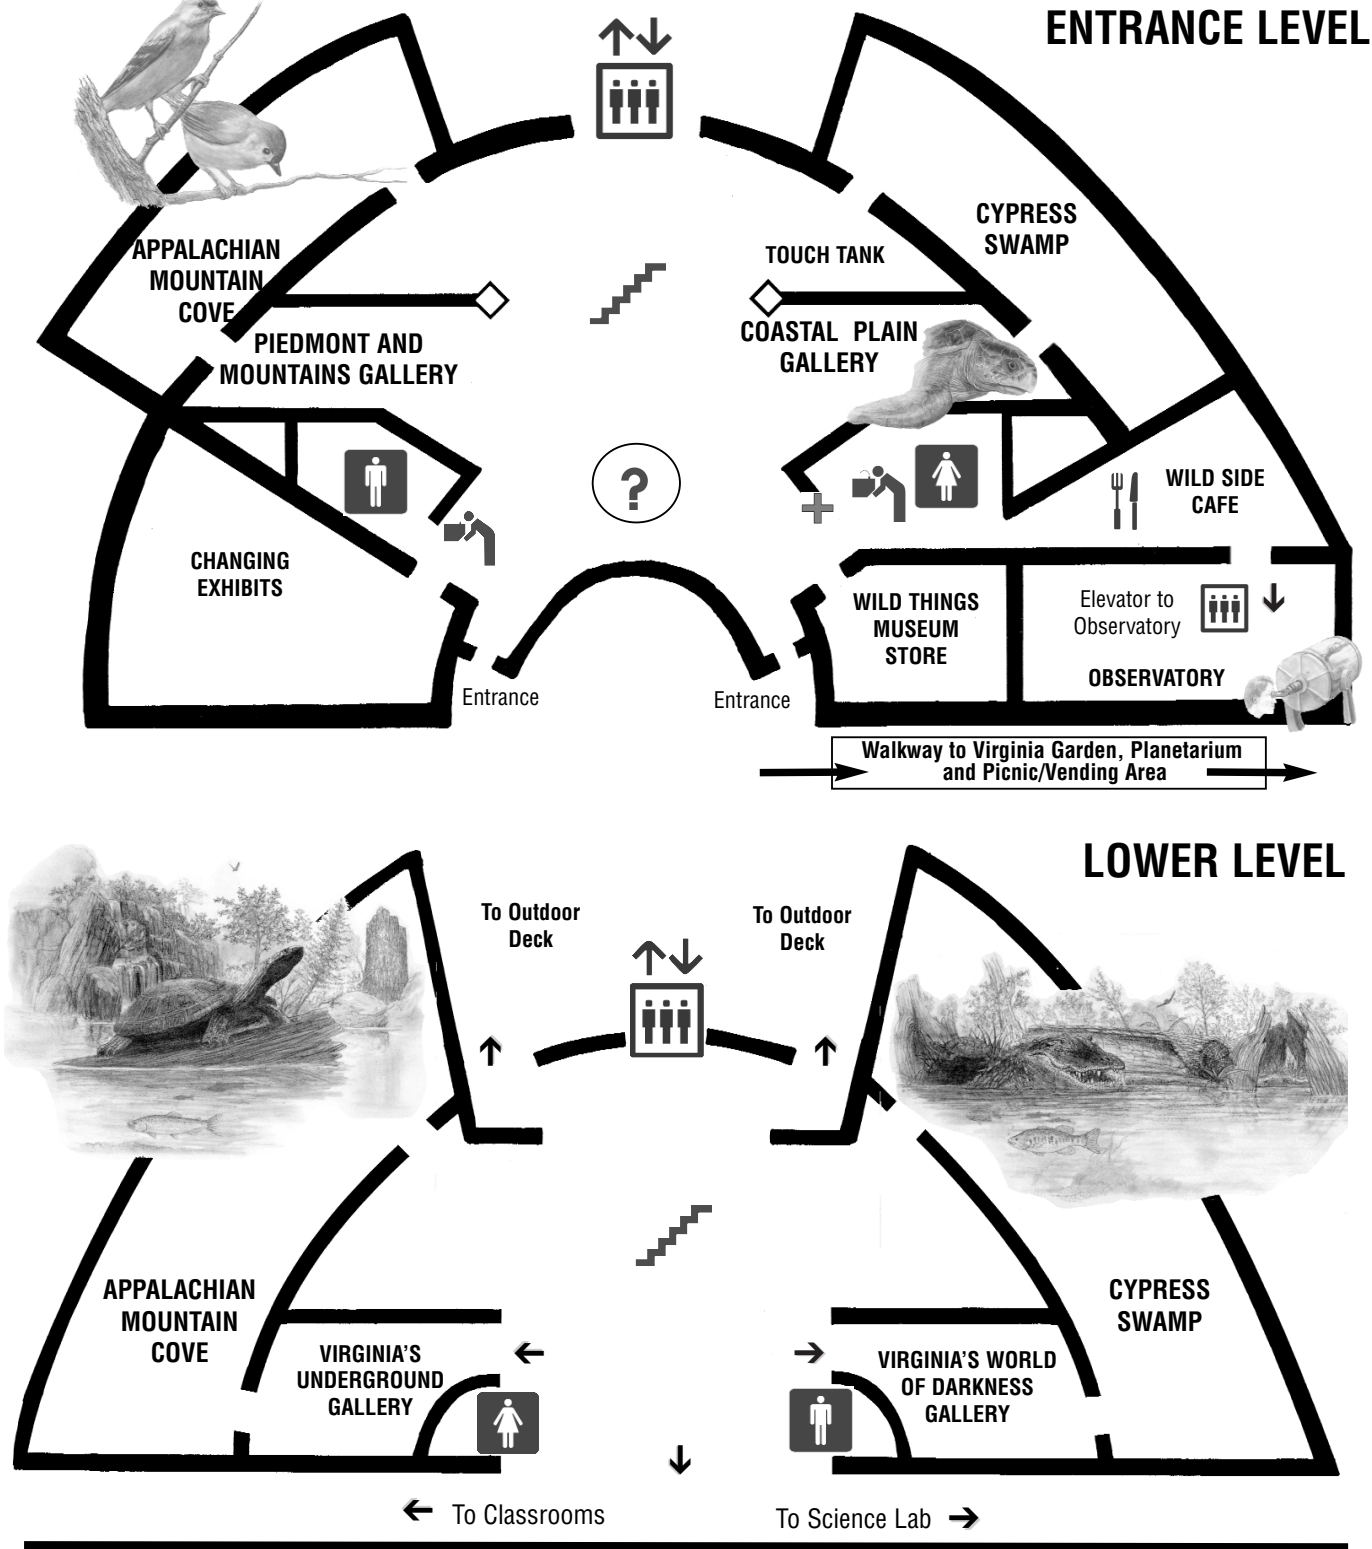

Virginia Living Museum

Areas Available for Facility Rental

Jennifer Turlington • Facility Rental Coordinator • 757-534-7402 • rentals@thevlm.org
 524 J. Clyde Morris Blvd. • Newport News, Va 23601
 757-595-1900 • www.thevlm.org